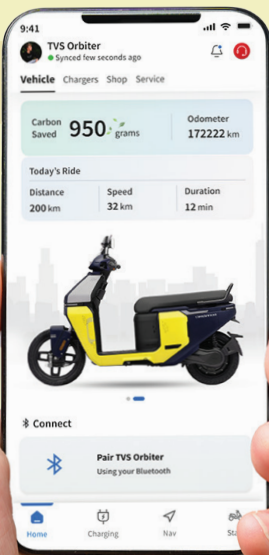

REVERSE PARKING ASSIST

Park hassle free in narrow spaces with reverse and forward parking assist.

ALWAYS ON

OWNERSHIP PERKS

FOR MORE JOURNEYS, LESSER SPENDS

Keep your expenses in control with 18 paisa per km.

SAVE UP TO ₹17,000 PER YEAR.

★ BEST IN CLASS ★

RIGHT BALANCE OF PERFORMANCE

Comes with an acceleration (0 to 40 kmph in 6.8 seconds)

and **IDC range** of **158 Km** per charge. Ride more, save more.

ALWAYS ON
CONNECTIVITY
 THAT EASES YOUR DAILY COMMUTE

CONNECTED MOBILE APP

Know everything at your fingertips with TVS Connect app.

- Vehicle health status
- Scooter live location
- Nearby charging stations

BLUETOOTH CONNECTED LCD CLUSTER

Know all the important information needed for your daily rides in real time.

- Turn-by-turn navigation
- Incoming call alert
- Reliable distance to empty
- Battery charge status

OTA UPDATES

Your vehicle never gets outdated. Regularly keep it updated with over the air updates.

ALWAYS ON
SAFETY
 FOR CONFIDENCE IN EVERY TURN